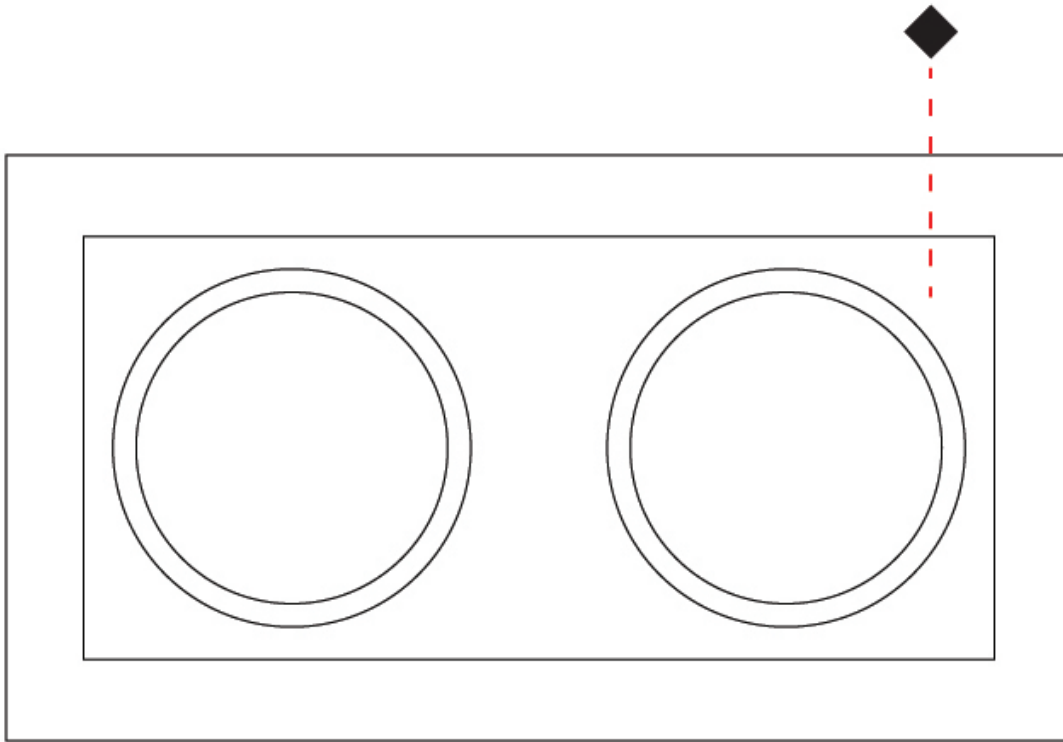

D86264-

PROJECT _____

TYPE _____

SPECIFIER _____

QUANTITY _____

DATE _____

D