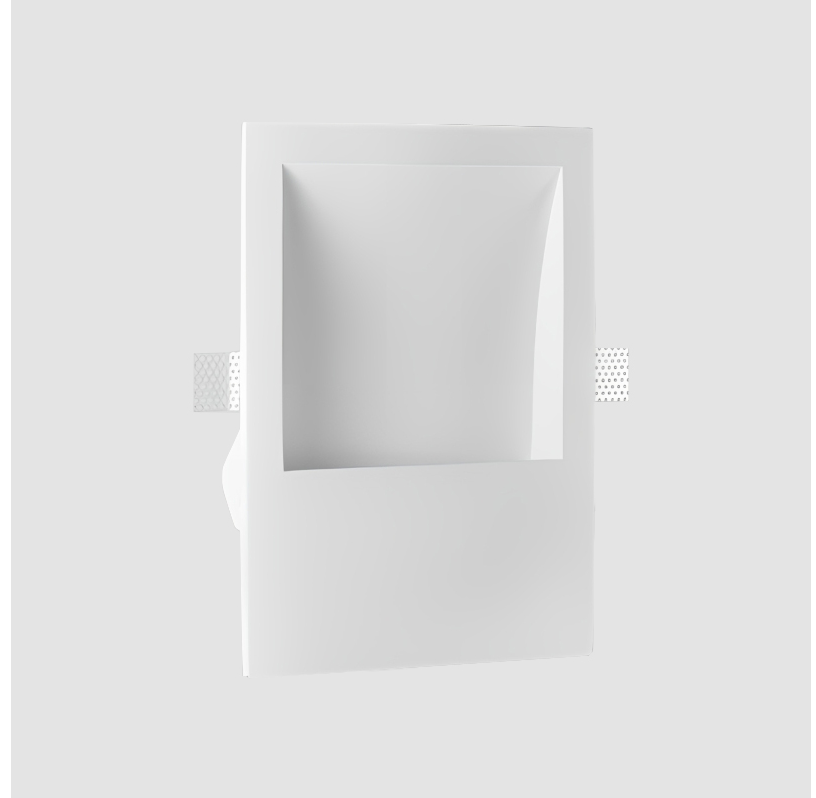

INVISIBILI TRIMLESS

D86290R9

base number

1. To build a product code in our configurator select the specify button on the base model # product page
2. To build a manual product code on this datasheet choose from the options listed below in blue font and add the suffix to the base model #

GENERAL

Series: Invisibili
Brand: Panzeri
Division: Design
Mounting Type: Trimless
Mounting Location: Ceiling

PHYSICAL

Shape: Rectangle
Length (mm): 295
Length (in): 11 ⁵/₈
Width (mm): 430
Width (in): 16 ¹⁵/₁₆
Depth (mm): 70
Depth (in): 2 ³/₄
Min. Recessing Depth (mm): 135
Min. Recessing Depth (in): 5 ⁵/₁₆
Light Distribution: Asymmetric
Weight (kg): 3.53
Weight (lbs): 7.78
Diffuser: Opal Glass
Fixture Finish: WHI
Fixture Material: Plaster
Cut-out Measurements: 305mm / 11 3/4" x 440mm / 17 1/4"

ELECTRICAL

Lamp Type: LED
Input Wattage (W): 15
Total Output Wattage (W): 12
Dimming: Non-Dimming / Phase Dimming (120Vac only) / 0-10V Dimming
Driver Included: Yes
Driver Location: Integrated
Driver Type: Constant Current - 120 / 277Vac
Driver Class: Class 2
Input Voltage (V): 120 - 277
Constant Current (MA): 350

LED

Number of LEDs: 1
Color Temperature (°K): 3000
Max. Delivered Lumen (lm): 1063
CRI: >90 CRI
Lamp Life (hrs): 50000

OPTICAL

RATINGS AND CERTIFICATIONS

Certified By: Certified for North American Standards
IP rating: IP20