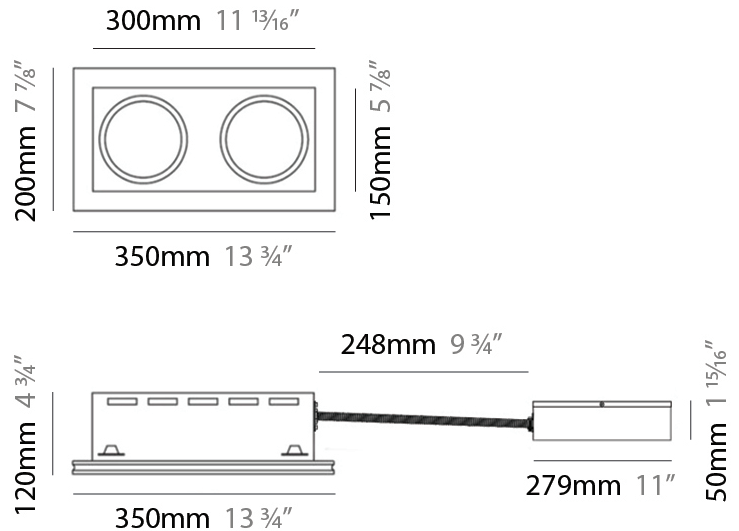

INVISIBILI TRIMLESS

D86264-

base number Finish
Options

PROJECT
TYPE
SPECIFIER
QUANTITY
DATE

1. To build a product code in our configurator select the specify button on the base model # product page
2. To build a manual product code on this datasheet choose from the options listed below in blue font and add the suffix to the base model #

GENERAL

Series: Invisibili
Brand: Panzeri
Division: Design
Mounting Type: Trimless
Mounting Location: Ceiling
Subcategory: Spots

PHYSICAL

Shape: Rectangle
Length (mm): 350
Length (in): 13 3/4
Width (mm): 200
Width (in): 7 7/8
Height (mm): 120
Height (in): 4 3/4
Light Distribution: Adjustable / Direct
Weight (kg): 2.30
Weight (lbs): 5.07
Fixture Finish: WHI / BLK
Fixture Material: Plaster

ELECTRICAL

Lamp Type: LED
Total Output Wattage (W): 24
Dimming: Non-Dimming / Phase Dimming (120Vac only) / 0-10V Dimming
Driver Included: Yes
Driver Location: External
Driver Type: Constant Current - Universal
Driver Class: Class 2
Input Voltage (V): 120 - 277
Constant Current (MA): 350

LED

Number of LEDs: 2
Color Temperature (°K): 3000
Max. Delivered Lumen (lm): 840
CRI: >80 CRI
Lamp Life (hrs): 50000

OPTICAL

Optic°: 25

RATINGS AND CERTIFICATIONS

Certified By: Certified for North American Standards
IP rating: IP20